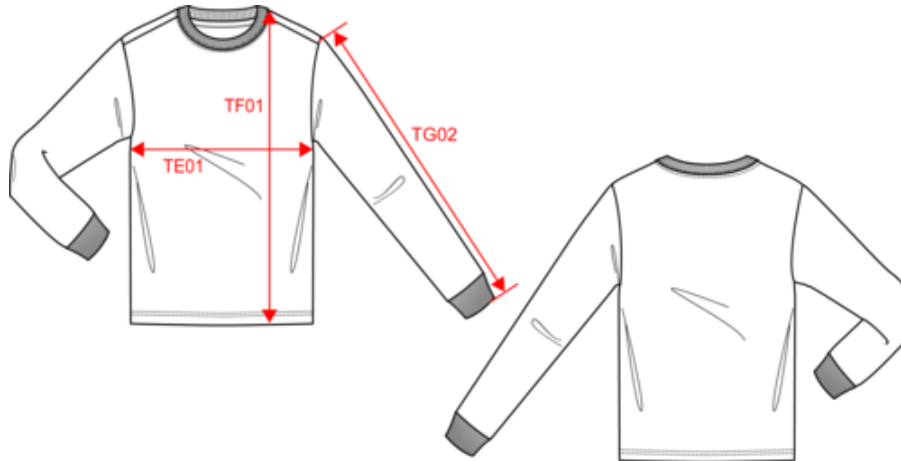

WK303

Unisex eco-friendly long sleeve t-shirt

- It guarantees protection and hygiene on an everyday basis.
- Detachable brand label for easy decoration access.
- Eco-friendly T-shirt.

Plain colourways: 100% cotton. Made from 100% organic cotton. Marl colourways: 92% cotton/8% polyester. Made from 92% organic cotton. Fluorescent colourways: 65% polyester / 35% cotton. Made from 65% recycled polyester. Straight fit. 2x1 ribbed crew neckline with elastane and orange taped neck on the plain and marled colours and matching on the fluorescent colours. Twin needle finishing at hem. Tear-away brand label. Certified STANDARD 100 by OEKO-TEX® N° CQ1007/7, IFTH.

More information

Logistic

Country of origin

Customs code

Washing instructions

WK303

Unisex eco-friendly long sleeve t-shirt

Dimensions (cm)

Measurements in cm	XXS	XS	S	M	L	XL	XXL	3XL	4XL	5XL
TE01 - 1/2 chest width at 1.5cm below armhole	46.00	49.00	52.00	55.00	58.00	61.00	64.00	67.00	70.00	73.00
TF01 - Total height from HSP	67.00	69.00	71.00	73.00	75.00	77.00	79.00	81.00	83.00	85.00
TG02 - Long sleeve length	61.50	62.50	63.50	64.50	65.50	66.50	67.50	68.50	69.50	70.50